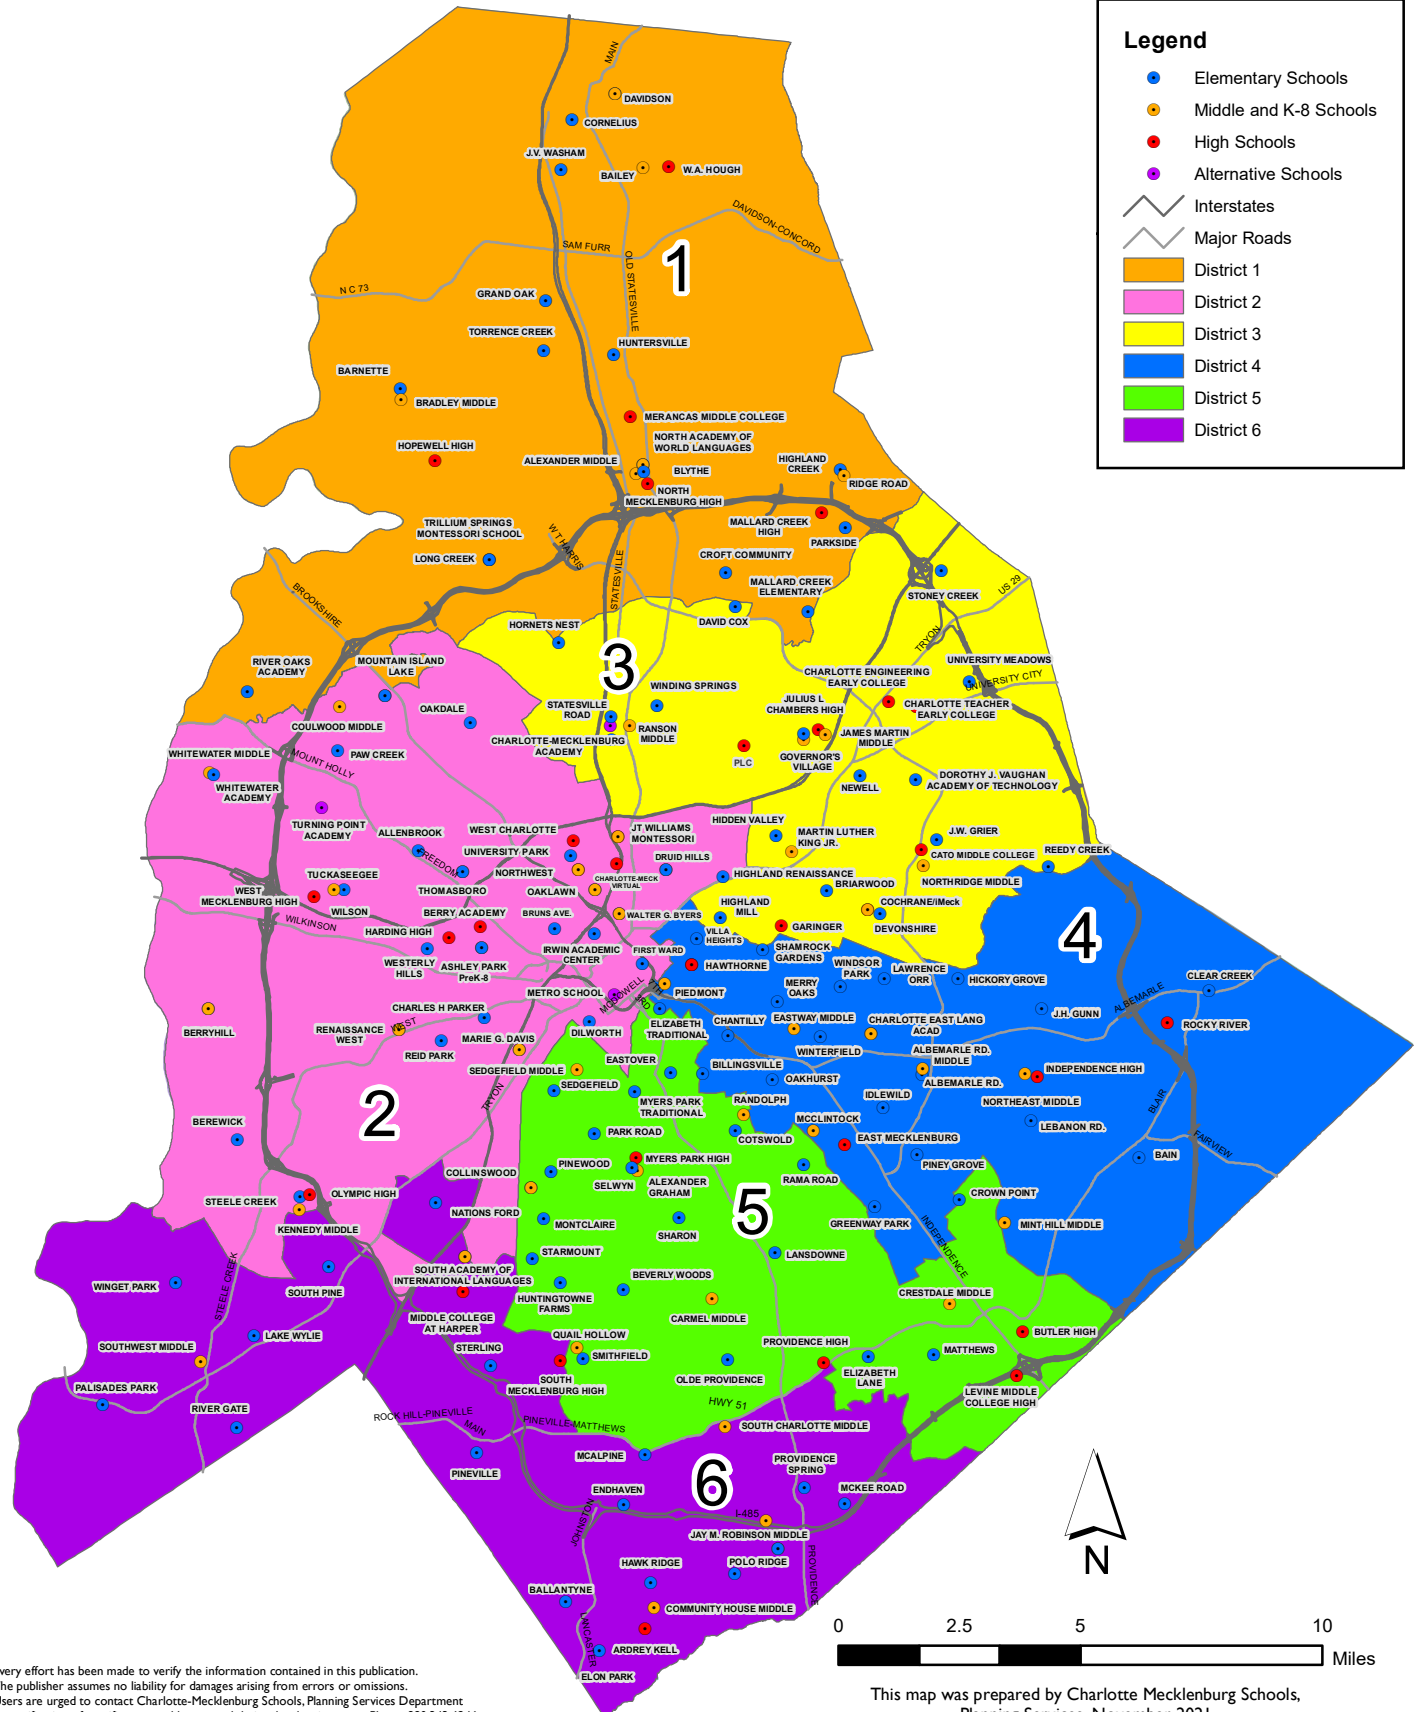

NEWLY APPROVED SCHOOL BOARD DISTRICTS WITH 2021-2022 CHARLOTTE-MECKLENBURG SCHOOLS

Legend

- Elementary Schools
- Middle and K-8 Schools
- High Schools
- Alternative Schools
- Interstates
- Major Roads
- District 1
- District 2
- District 3
- District 4
- District 5
- District 6

This map was prepared by Charlotte Mecklenburg Schools, Planning Services, November 2021.